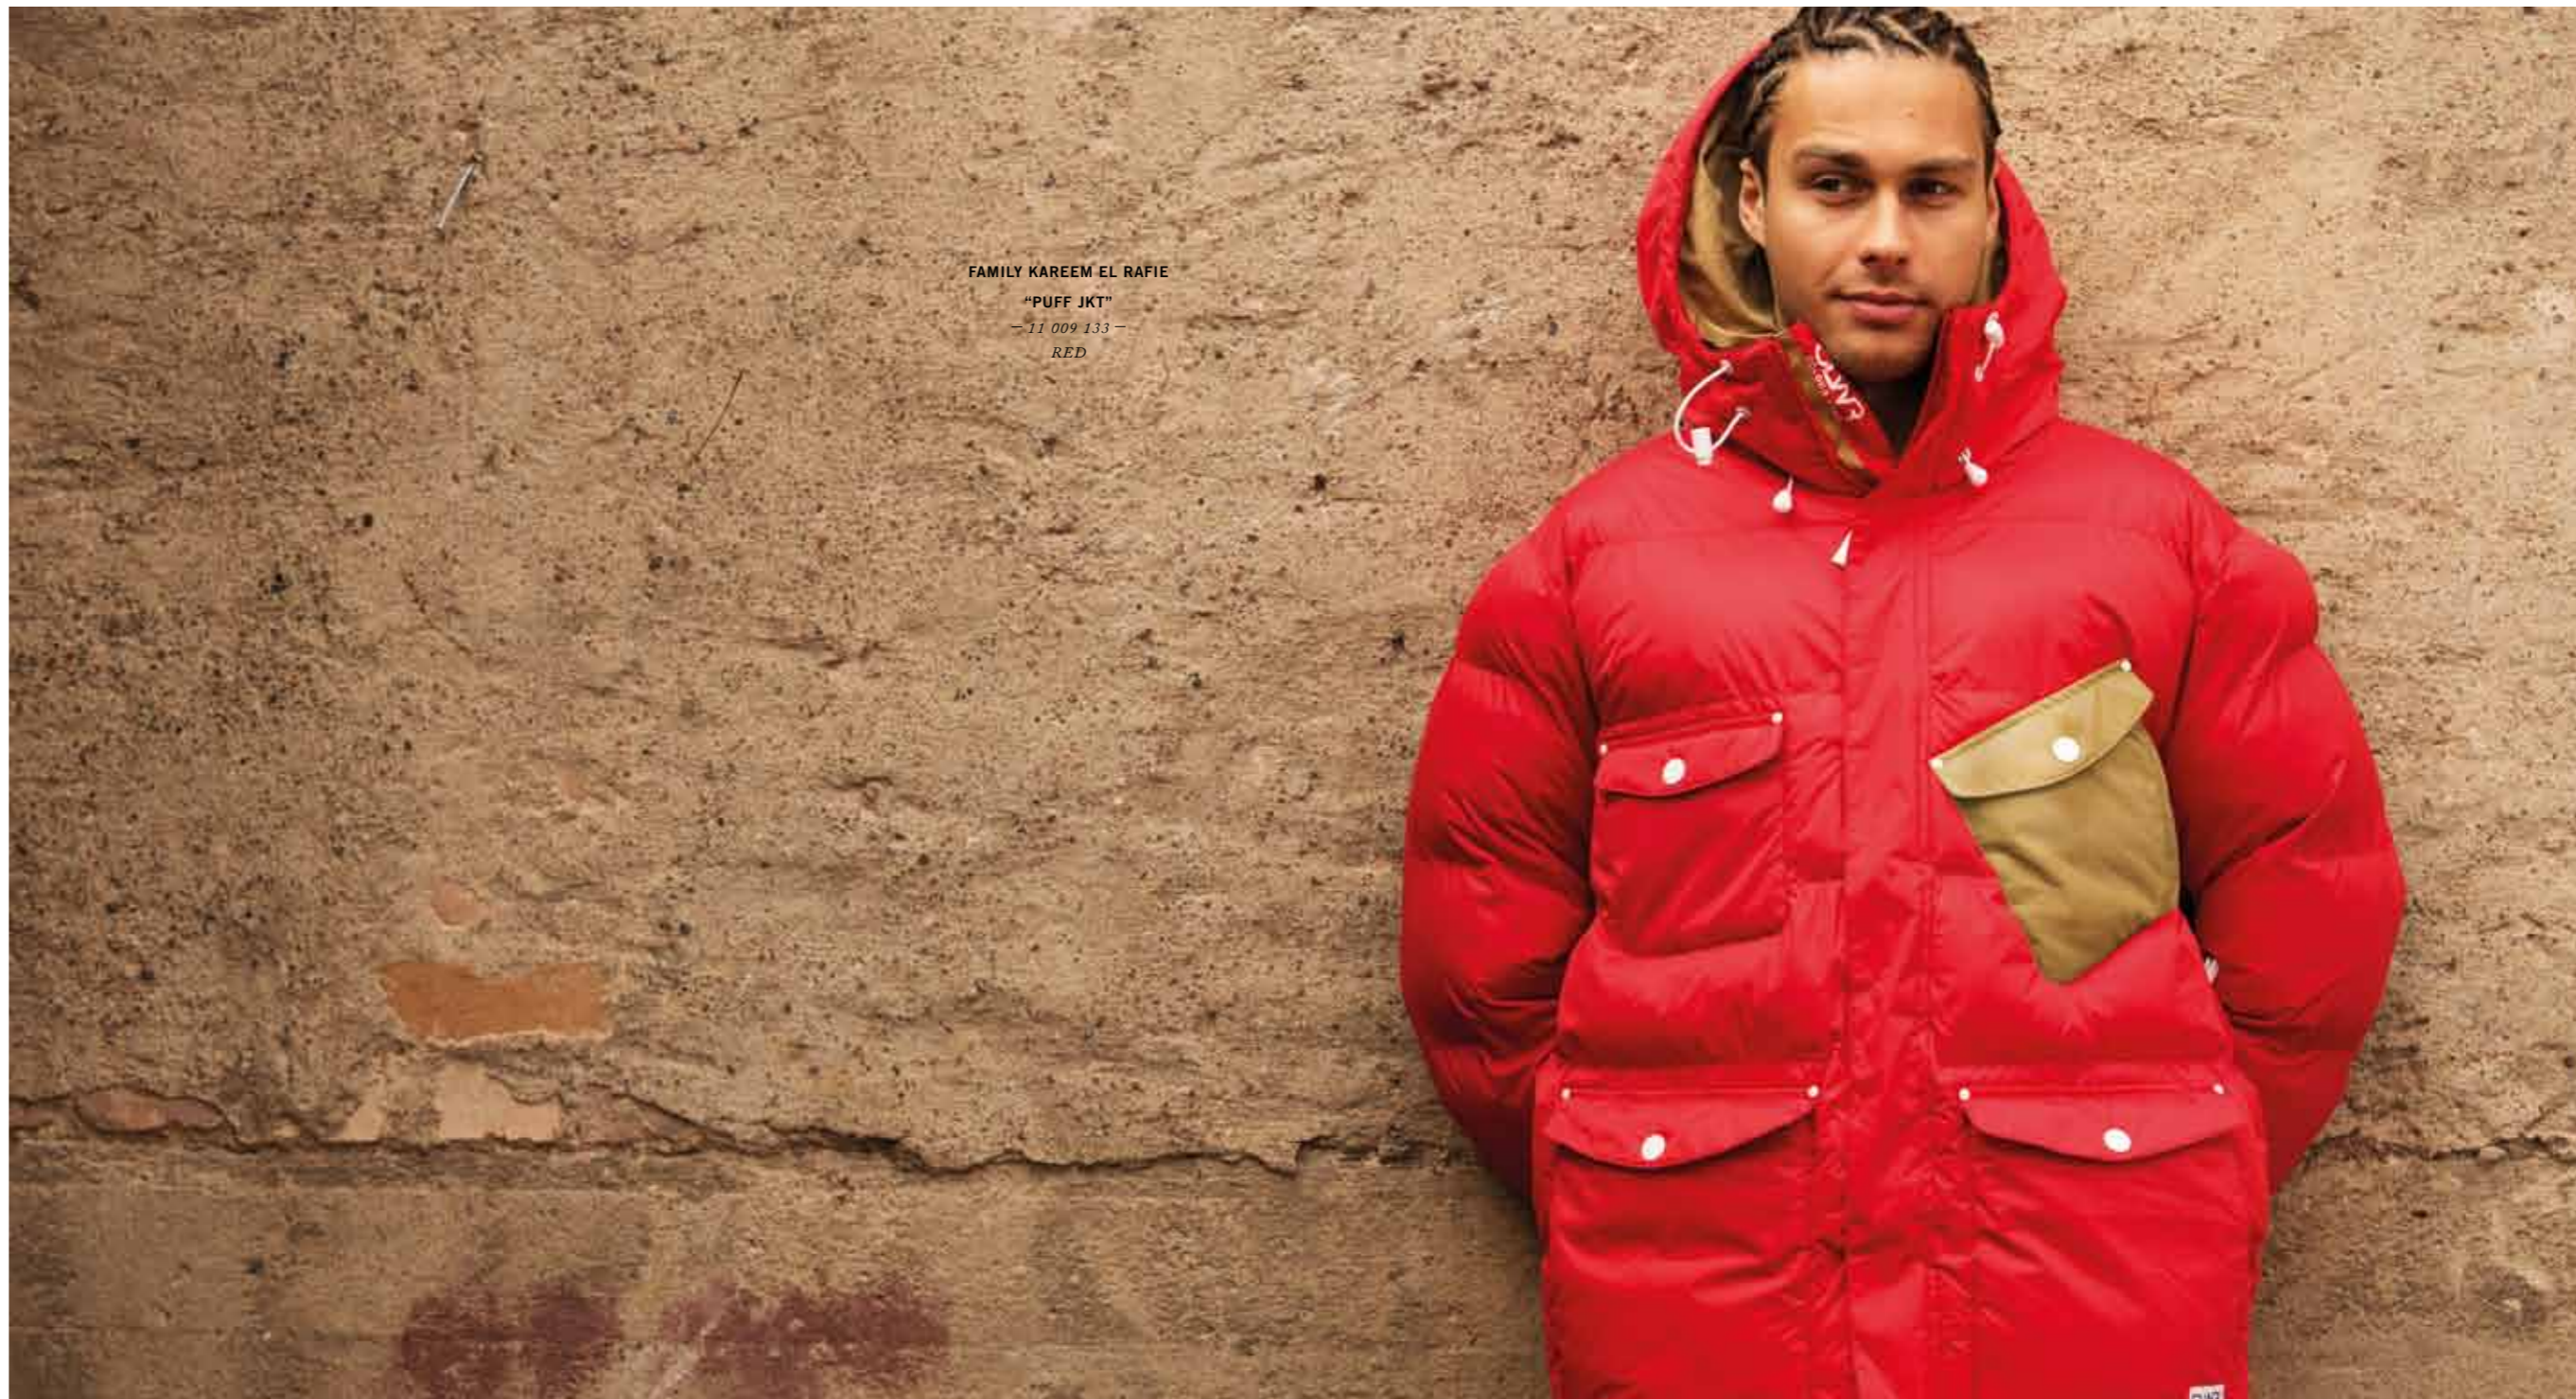

DUSKY OLIVE

FAMILY ADAM FALK
"BLOCK JKT"
- 11 002 133 -
TURF GREEN

FAMILY KAREEM EL RAFIE
"PUFF JKT"
- 11 009 133 -
RED

"HUNTER JKT"
- 11 007 133 -
S-XXL \ BLACK

"CARGO JKT"
- 11 005 133 -
S-XXL \ RUSTY ORANGE