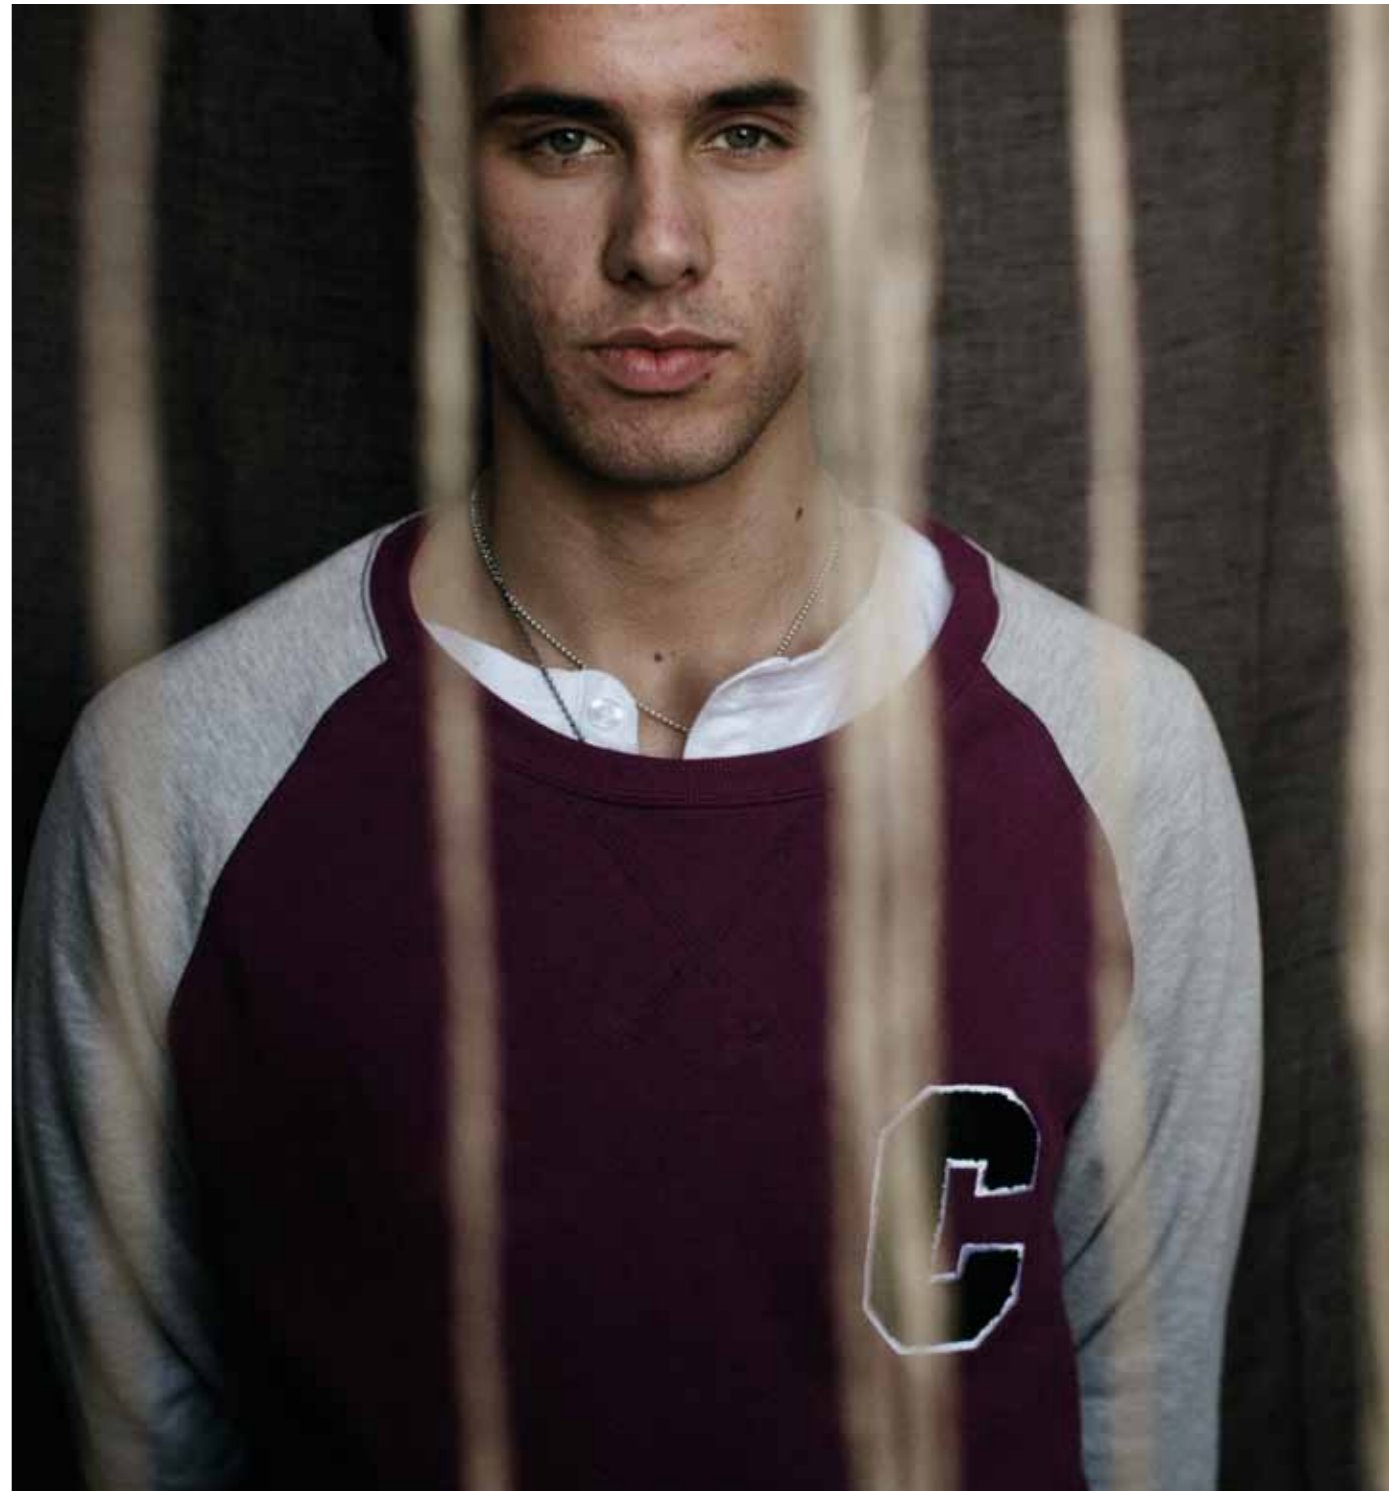

SKY BLUE

RED

WHITE

SKY BLUE

GREY MELANGE

WHITE

**MEN'S
STREETWEAR**

CLWR ESTABLISHED 2010